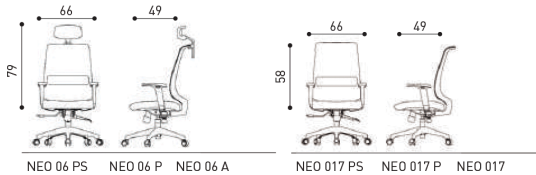

Self weighting synchron mechanism,  
2D and 3D adjustable armrest option