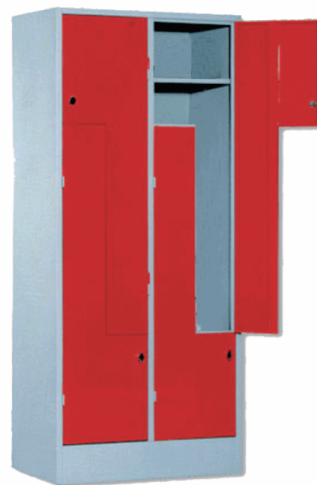

## GEN23FR 33 Fores

Garderobe with Z Doors

40x60x156h

■ TER23 TMD 001

200x117x40cm  
Steel Cabinet

■ TER23 TMD 002

185x100x40cm  
Steel Cabinet

■ TER23 TMD 007