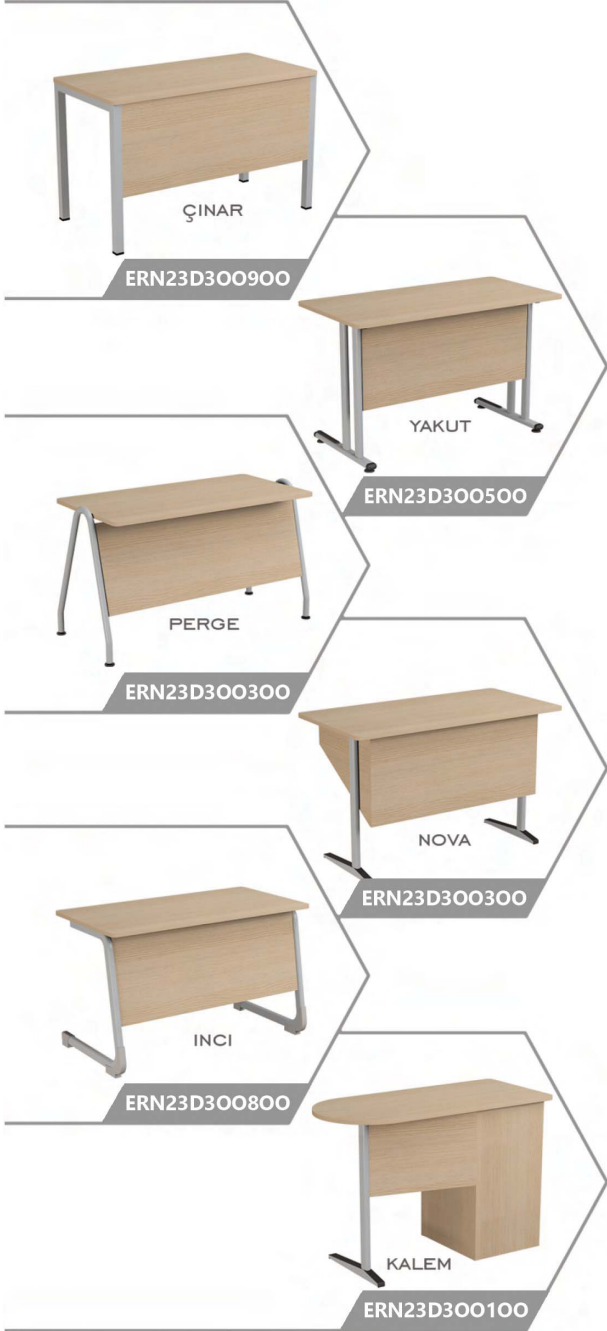

## RAP23 GR F

Tilting Back

GR F 02

GR F 01

*The features like movable back mechanism, stackable system, colored leg base, writing tablet, and armrest options are designed to provide solutions for different user needs.*

УЧИТЕЛСКИ  
БЮРА

**+359878953660**

IRON

MELAMINE

ERN23A3O2100

Учителски столове.  
Офис столове.

**+359878953660**