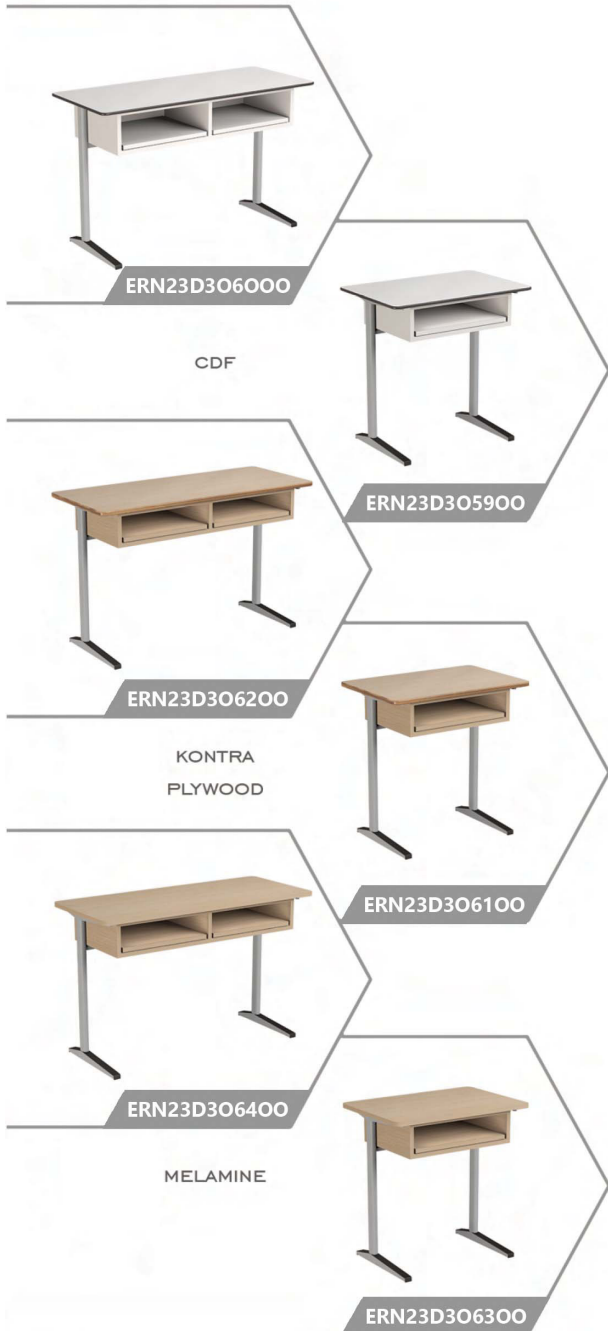

*Computer Desk*  
**50x120x75 h**

**GEN23BM05LETme**

*Computer Desk*  
**50x145x75 h**

**GEN23BM04LETme**

*Computer Desk*  
**50x70x75 h**

**GEN23BM03**

*Ada Computer Desk*  
**93x134x75 h**

**GEN23HG-PN01**

*Comb Panel*  
**60x60 h**

**DIGITAL**  
daskalo

**огнице**  
работа по  
групи

ED023 BC-2017 AP 01  
ActivPC Computer Table

**ED023 BC-2017 SC 02**  
**Sirius Double Computer Desks**

ERN23D305600

CDF

ERN23D305500