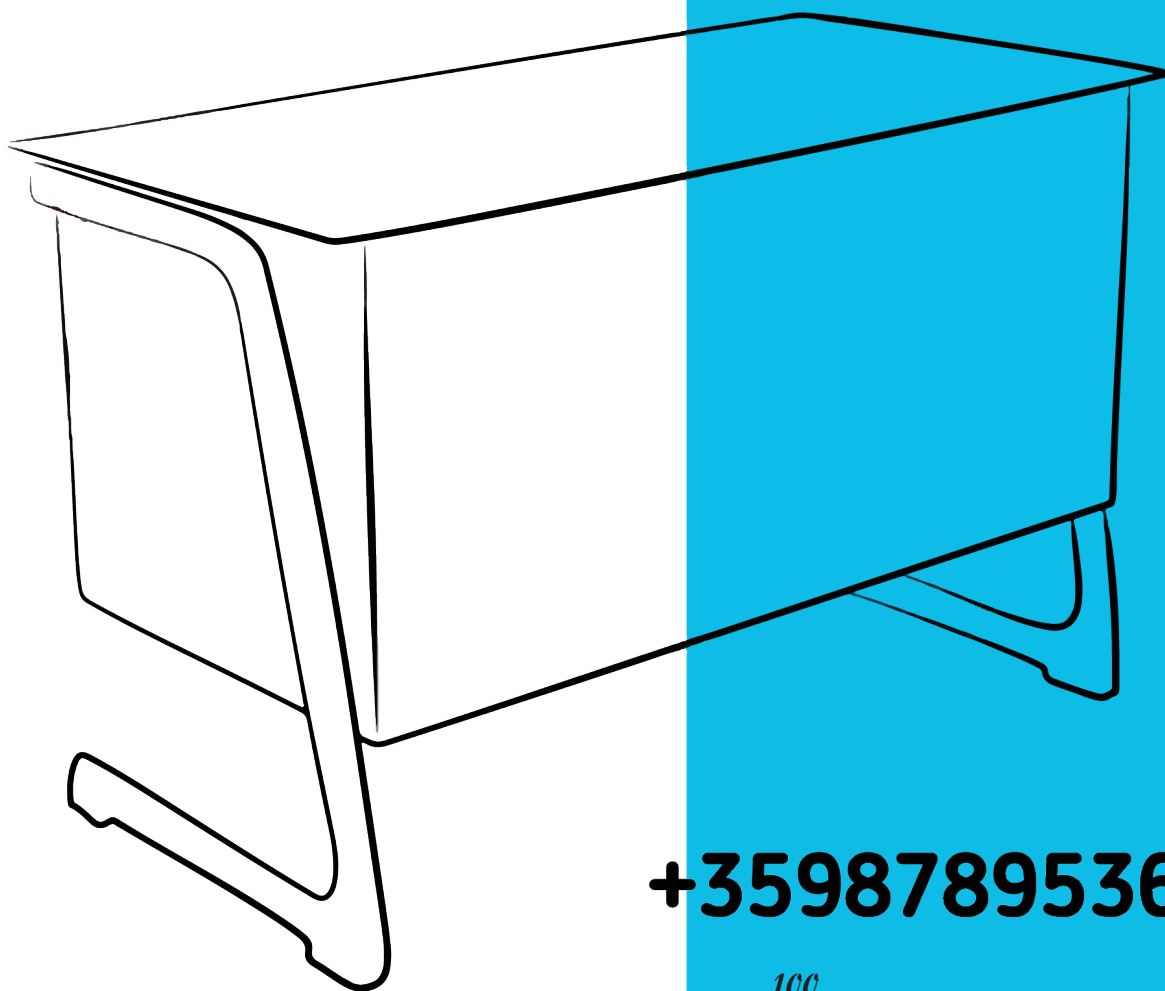

УЧИТЕЛСКИ
БЮРА