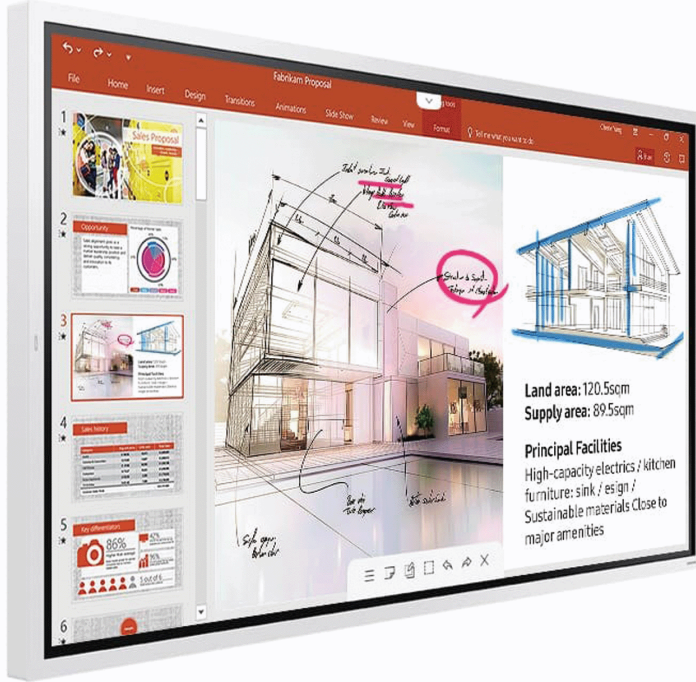

## Flip 3 (WM75A)

Introducing the modern era of education with interactive learning experiences

- Realistic drawing with the industry's fastest speed with 34ms latency and 2,048 points of screen pressure
- Multiple connectivity including USB, HDMI, DP and OPS slot and easy screen sharing via wireless
- Explore embedded education solutions from Boxlight or web browser for any online source