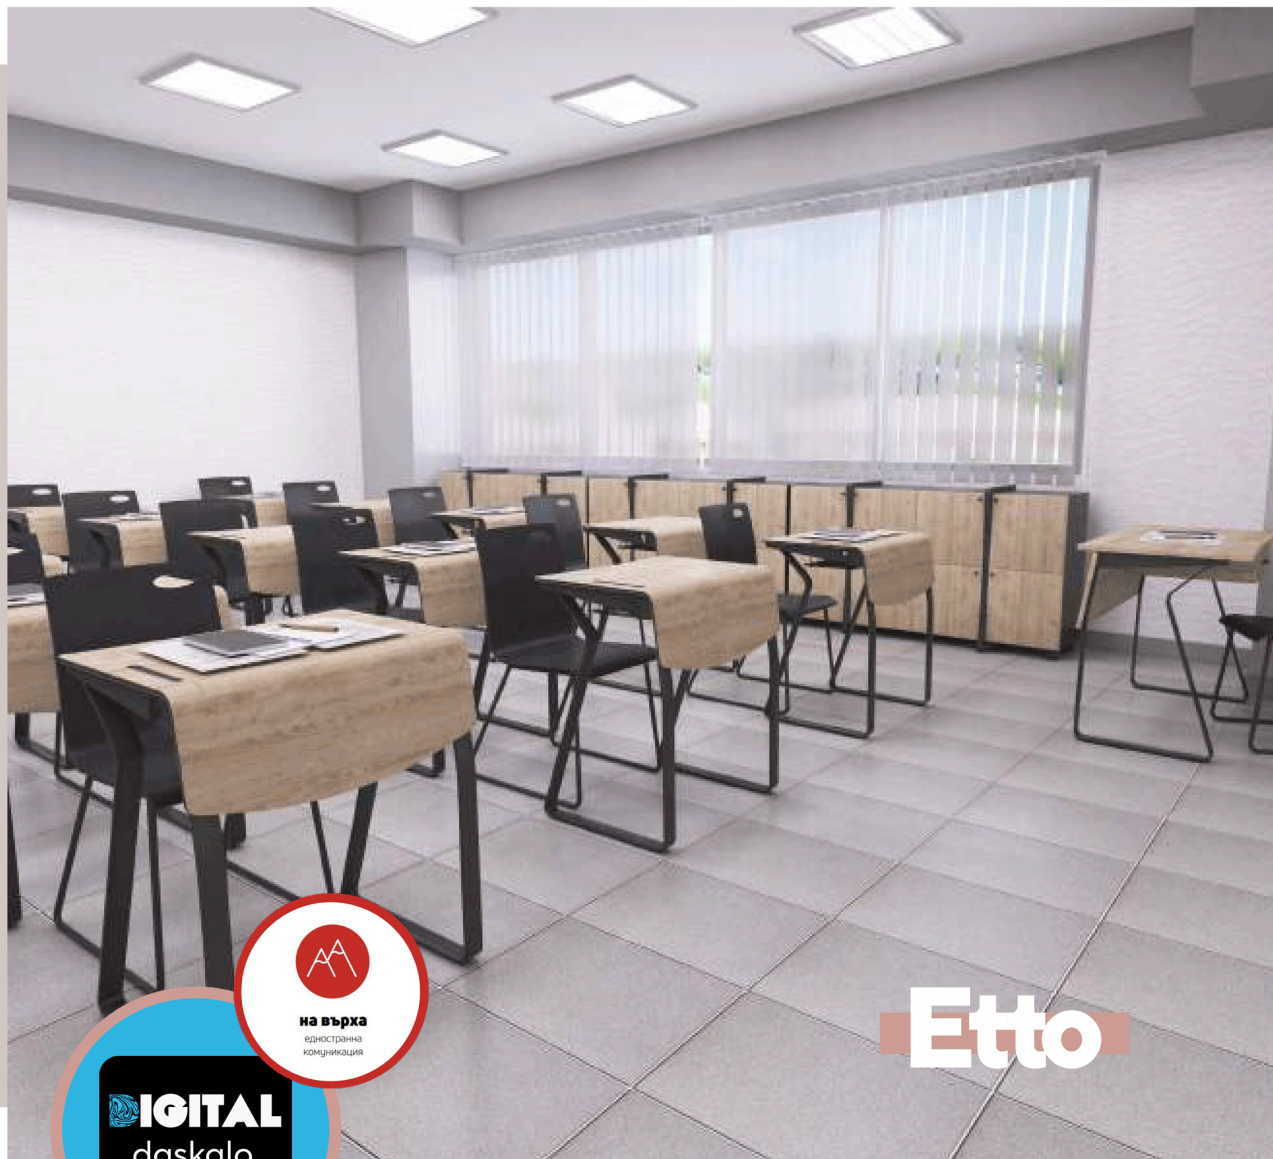

60 x110x75 h

Dale

GEN23 DL10 Dale

*Single School Desk*

50x70x75h

GEN23 DL20 Dale

50x90x75h

Etto

### GEN23ET10 Etto

*Single School Desk*

**50x70x75h**