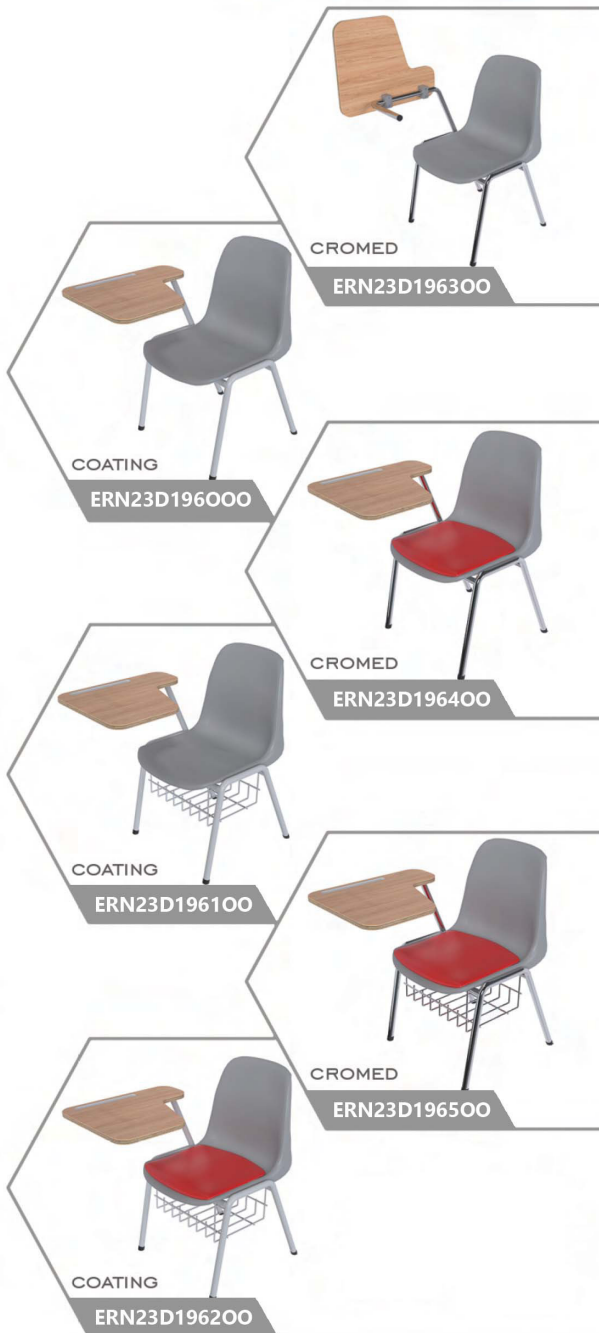

# Конферентни столове и кресла

**+359878953660**

ERN23D19100

ERN23D191200

ERN23D190900

ERN23D191000

ERN23D191500

ERN23D191600

## RAP23 GR F

Tilting Back

GR F 02

GR F 01

*The features like movable back mechanism, stackable system, colored leg base, writing tablet, and armrest options are designed to provide solutions for different user needs.*